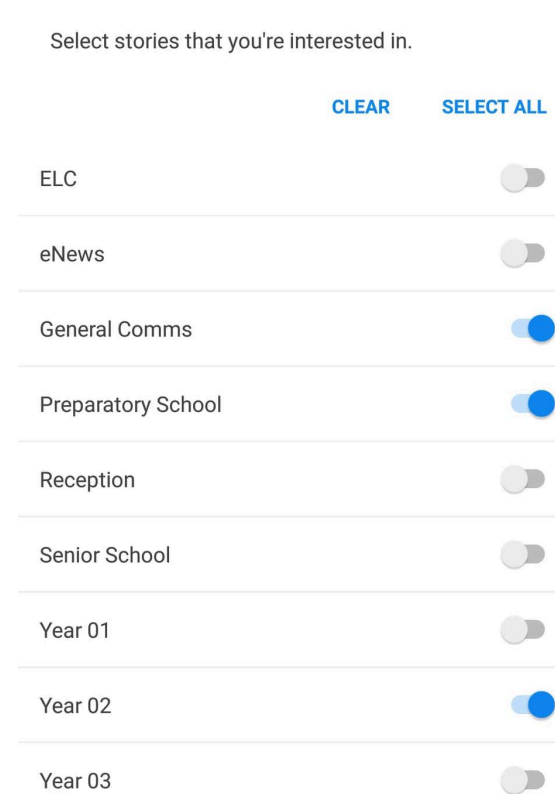

This feed can be customised by using Tags.

Customising your newsfeed

From the Newsfeed, select the menu in the top left corner.

From the menu, select Change Story Filter.

Opt in or out of tags by selecting the “switch” to the right of the tag.

In this example, the user has opted in to General Communications, Preparatory School and Year 2.

Messages

Here you will receive personalised or urgent communications from the School.

This is a one-way communication service. Please do not reply to these messages. If you need to get in contact with the School, please use the standard communication channels.