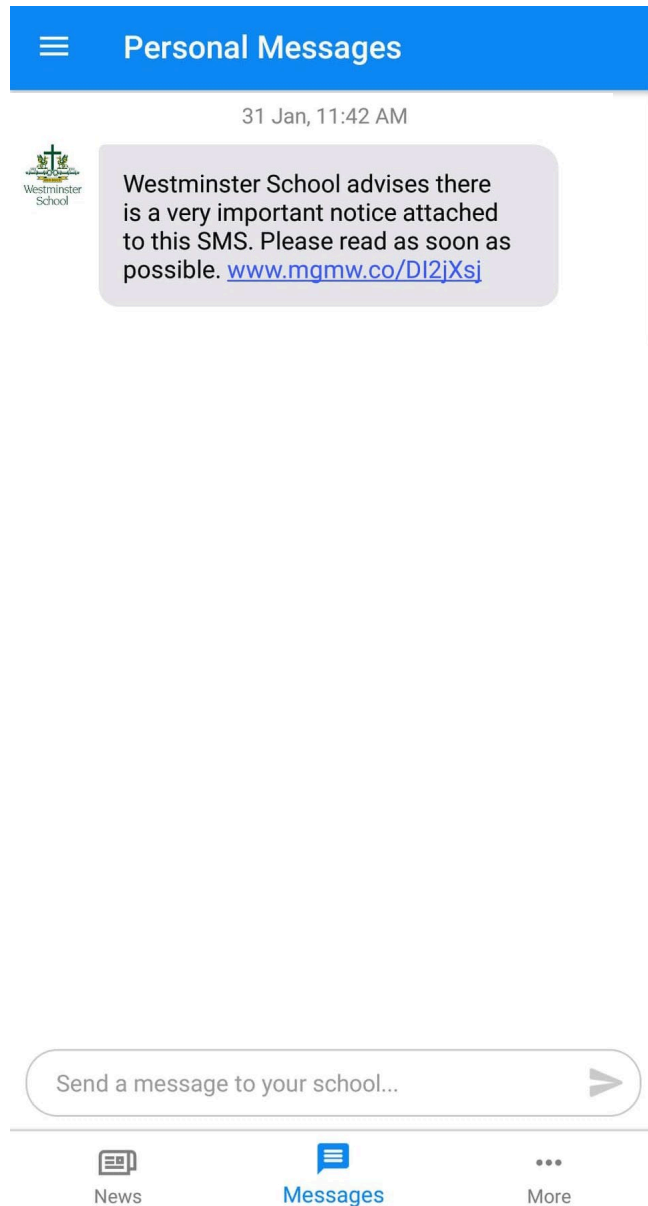

Messages

Here you will receive personalised or urgent communications from the School.

This is a one-way communication service. Please do not reply to these messages. If you need to get in contact with the School, please use the standard communication channels.